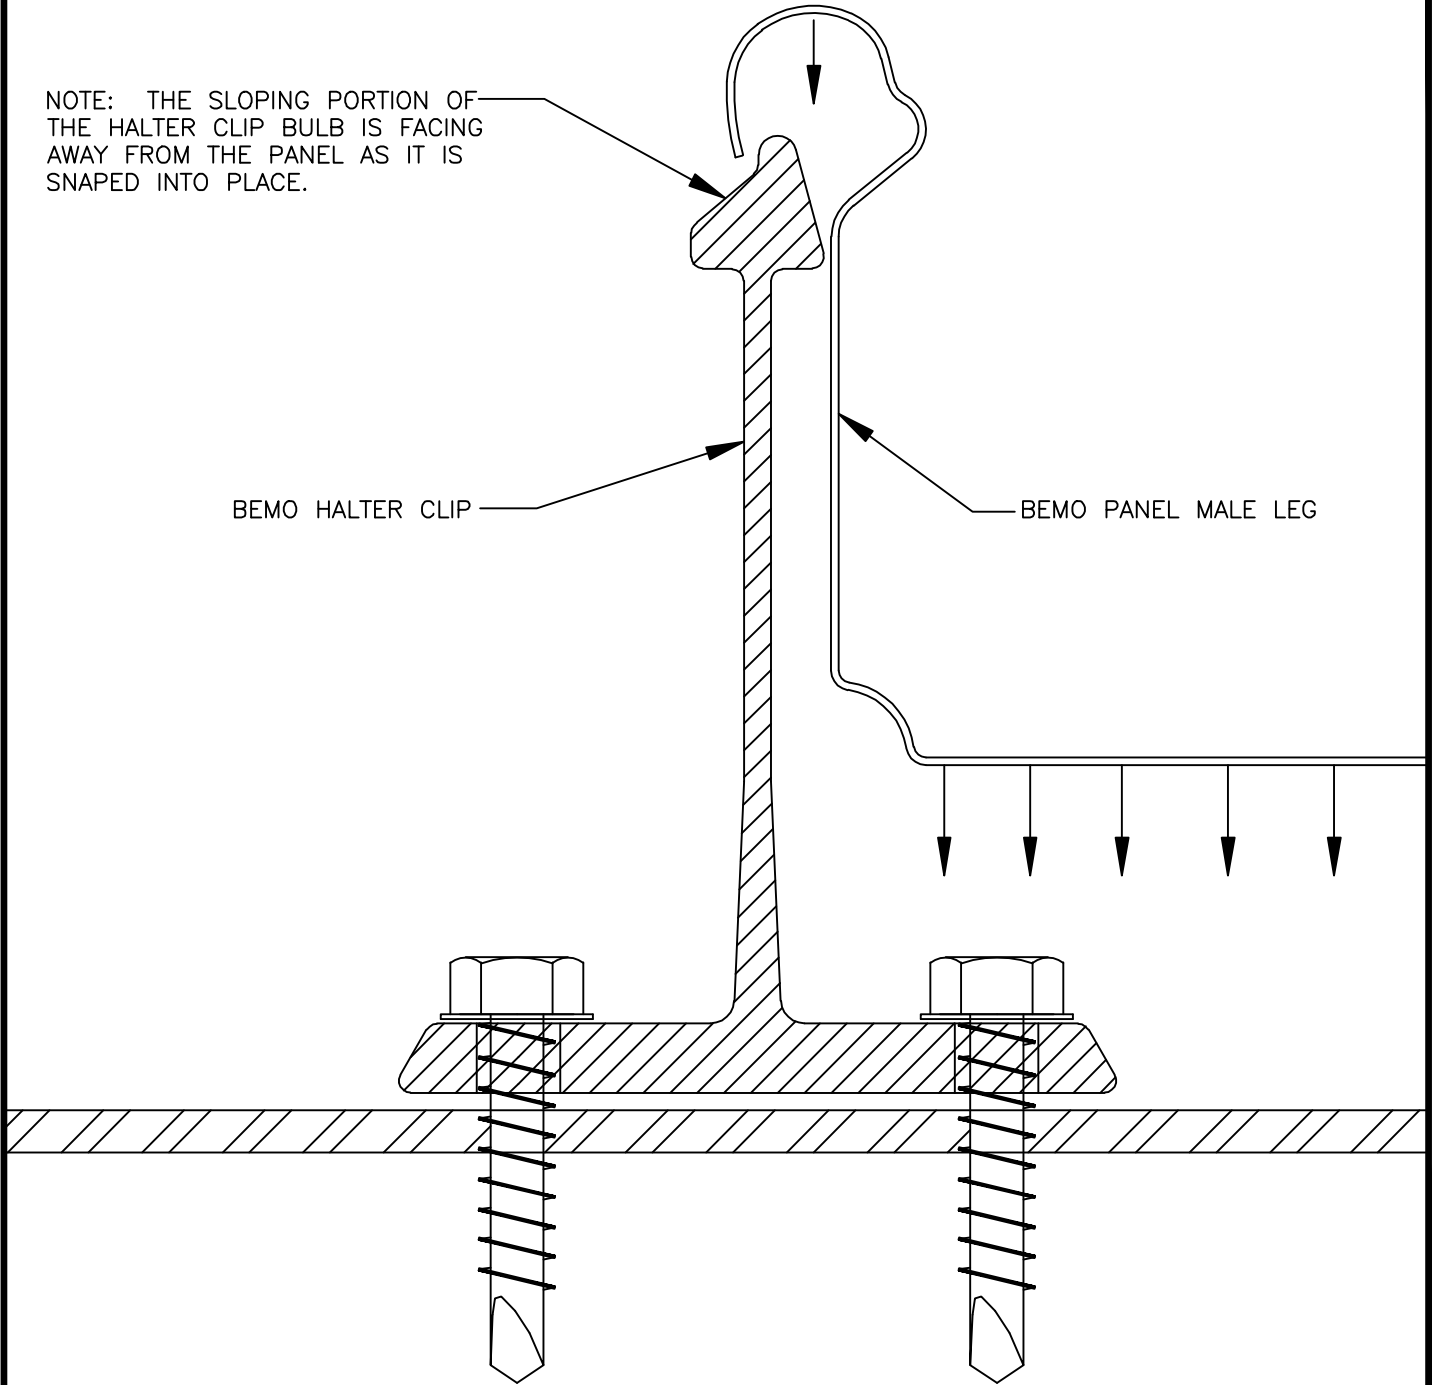

DIRECTION OF PANEL INSTALLATION

NOTE: THE SLOPING PORTION OF THE HALTER CLIP BULB IS FACING AWAY FROM THE PANEL AS IT IS SNAPED INTO PLACE.

BEMO HALTER CLIP

BEMO PANEL MALE LEG

BEMO PANEL HALTER CLIP

BEMO·USA
The New Dimension In Metal Roofing
p: 1.800.926.2366

PANEL:
BEMO

DETAIL:
**HALTER INSTALLATION
DIRECTION**

REVISION:
0

PAGE:
1 OF 1