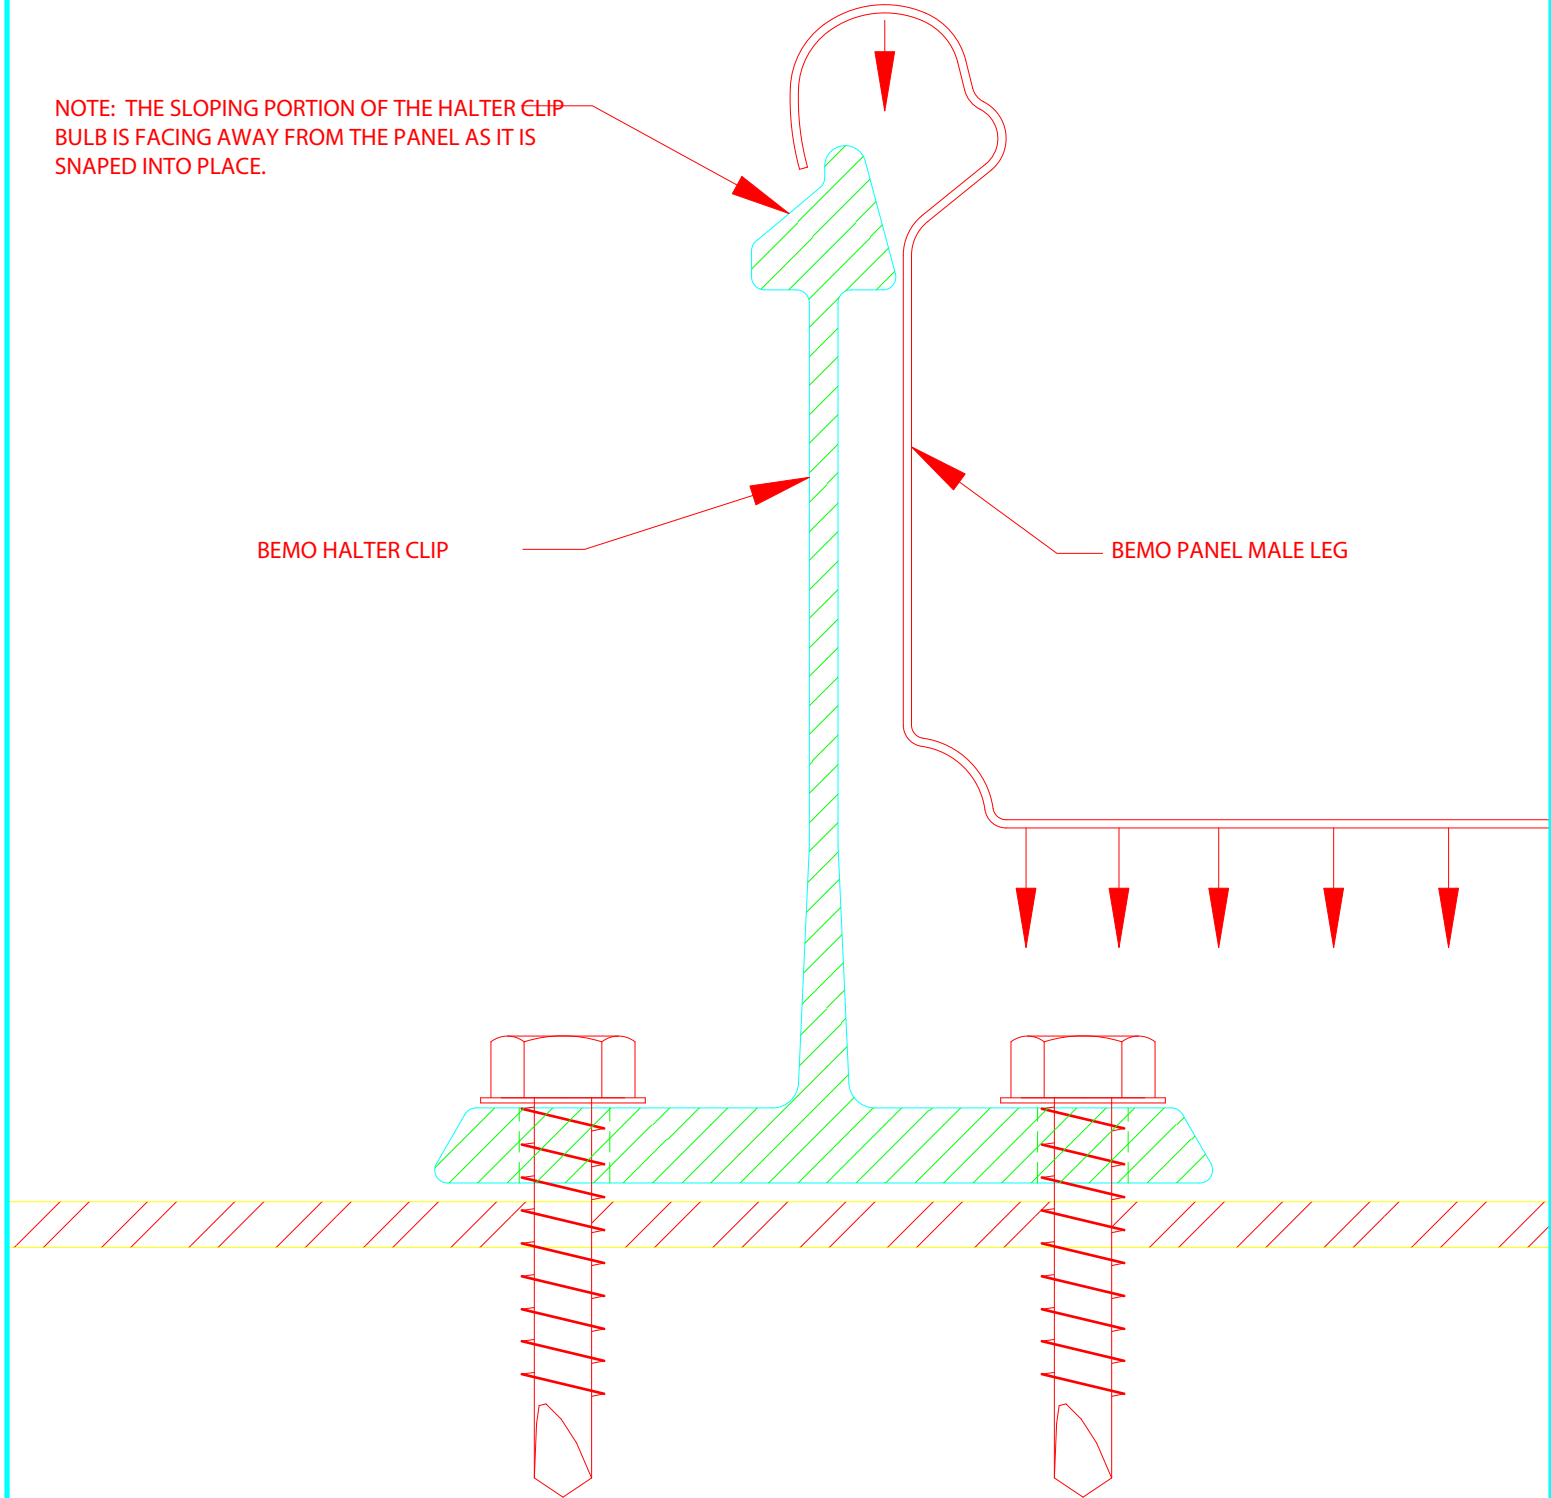

DIRECTION OF PANEL INSTALLATION

NOTE: THE SLOPING PORTION OF THE HALTER CLIP BULB IS FACING AWAY FROM THE PANEL AS IT IS SNAPED INTO PLACE.

BEMO HALTER CLIP

BEMO PANEL MALE LEG

BEMO PANEL HALTER CLIP

**BEMO·USA**

The New Dimension In Metal Roofing  
p: 1.800.926.2366

PANEL:

BEMO

DETAIL:

HALTER INSTALLATION  
DIRECTION

REVISION:

0

PAGE: